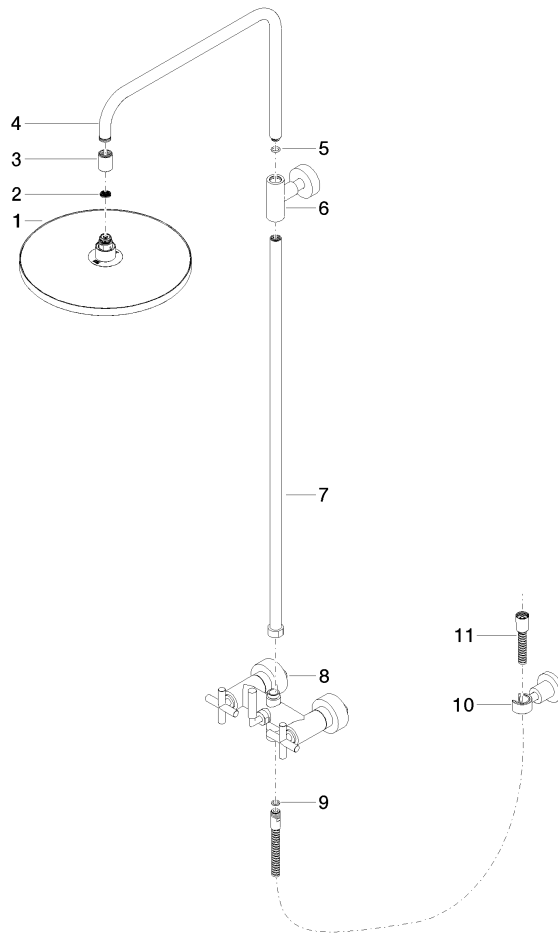

ST 050 308 5892

- 420mm projection
- Rain shower: PURE RAIN, max. flow rate 14 l/min (at 3 bar)
- Function from: 10 l/min
- rain shower Ø 300 mm
- rain shower with anti-scale system
- Hand shower: COMPACT RAIN, max. flow rate 15 l/min (at 3 bar)
- spray head Ø 100mm
- rotary diverter for fixed-riser shower/hand shower
- height of fittings up to rain shower (bottom edge) 1007mm
- height of fittings up to top edge of elbow 1167mm
- rosette for shower holder Ø 55mm
- rosette for wall mounting Ø 57mm
- rosette for shower mixer Ø 65mm
- gauge 150 mm - 13 mm
- 1500 mm metal shower hose
- 1/2" connection
- Pipe diameter 20 mm

### Certificates

LGA\_29984.

DVGW\_DW-  
6517DN0129.

WRAS\_2210003.

Spare parts list

No.	Item Number	Name	Quantity used	Delivery time
1	09 23 01 039 90	sieve	1	2

ST 050 308 5892

- shower with fixed riser projection 420mm
- overhead shower: rain flow
- rain shower Ø 300 mm
- rain shower with anti-scale system
- max. rainshower flow 14 l/min
- Function from: 10 l/min
- rotary diverter for fixed-riser shower/hand shower
- height of fittings up to rain shower (bottom edge) 1007mm
- height of fittings up to top edge of elbow 1167mm
- rosette for shower holder Ø 55mm
- rosette for wall mounting Ø 57mm
- rosette for shower mixer Ø 65mm
- gauge 150 mm - 13 mm
- 1500 mm metal shower hose
- 1/2" connection
- Pipe diameter 20 mm
- quick clearing

## TARA Showerpipe 300 mm - Chrome

---

TARA

ST 050 308 5892

ST 050 308 5892

Spare parts list

No.	Item Number	Name	Quantity used	Delivery time
1	04 12 05 091 00-00	shower	1	10
2	09 23 01 039 90	sieve	1	2
3	09 24 03 177 20-00	adaptor	1	10
4	04 28 22 101 20-00	spout	1	10
5	90 14 10 011 00 90	seal	1	2
6	90 17 11 037 00-00	holder	1	10
7	90 28 22 096 00-00	pipe	1	10
8	04 17 10 020 01-00	fitting	1	10
9	90 14 20 026 00 90	seal	1	2
10	28 050 892-00	TARA Wall bracket - Chrome	1	10
11	28 304 970-00	Metal shower hose 1/2" x 3/8" x 1500 mm - Chrome	1	2