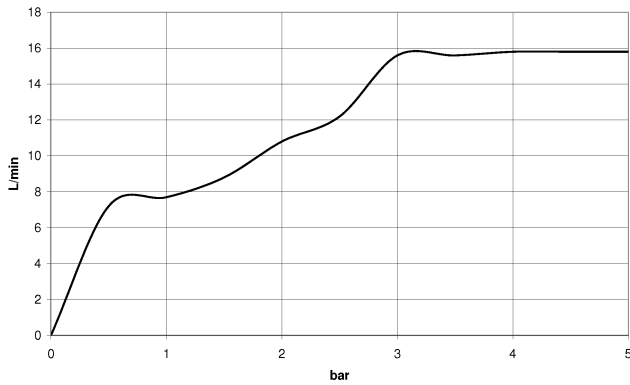

## TARA Showerpipe 300 mm - Chrome

---

TARA

ST 050 308 5892

ST 050 308 5892

mm [inches]

### Flow rate chart